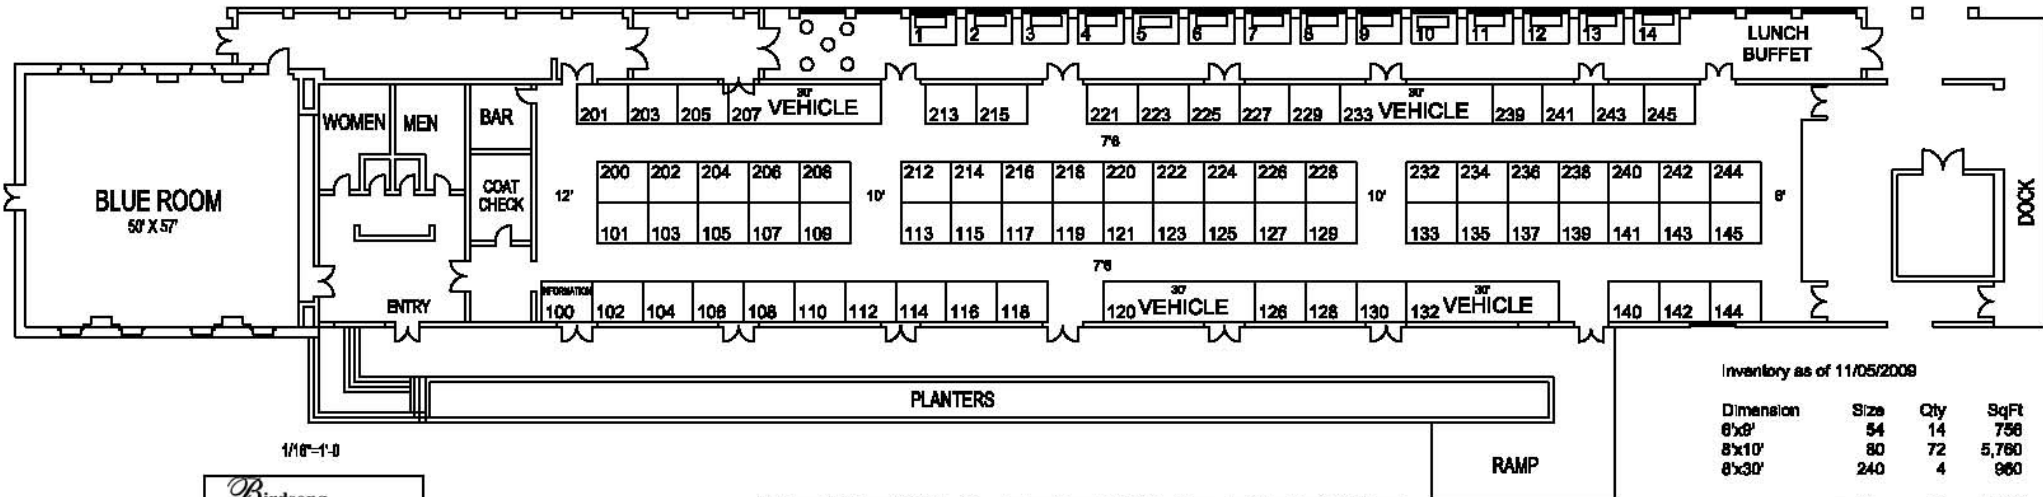

# EXPO2010

MARCH 1-2, 2010, ATLANTA, GA

1/16"=1'-0"

## GEORGIA FREIGHT DEPOT ATLANTA, GEORGIA

Inventory as of 11/05/2008

Dimension	Size	Qty	SqFt
6'x8'	54	14	756
8'x10'	80	72	5,760
8'x30'	240	4	960

14 - 6' Tables      Totals:      90      7,476